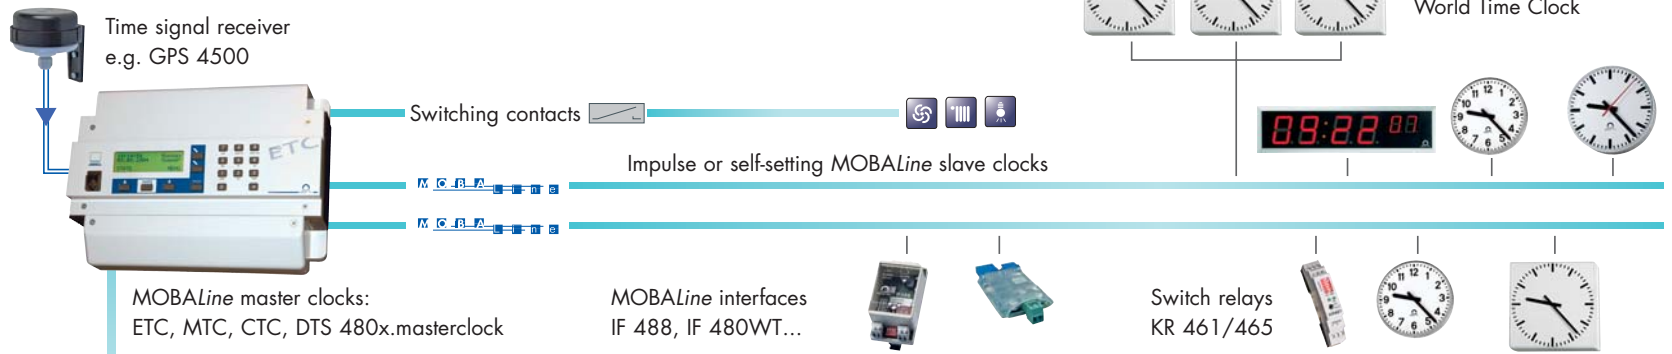

MOBALine Time Distribution